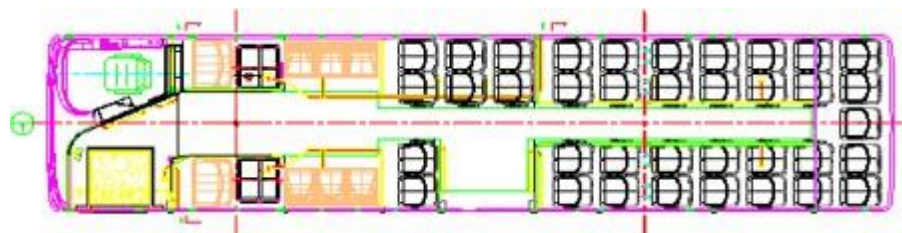

Internal layout

EV120 specifications

Basic Parameters	Model	EV120
	Fuel	Battery Electric
	LHD or RHD	RHD
	Passenger Capacity	45 to 47 seated
	Dimension (L*W*H, mm)	12500 × 2500 × 3520
	GVM (kg)	18,000
	Tare (kg)	13,500 (tbc)
	Approach/Departure angle (degrees)	TBA
	Min. Turning Diameter (m)	TBA
	Max. Grade (% , 1 min)	22%
	Continuous Max. Grade (%)	18%
	Top Speed (km/h)	100
Range	≥380km	