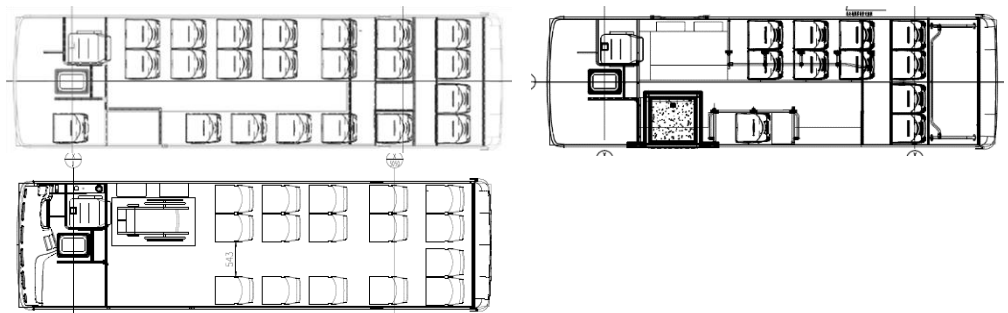

HDrive

EV70

Low Floor City Bus

Internal layout

EV70 specifications

Basic Parameters	Model	EV70
	Fuel	Battery Electric
	LHD or RHD	RHD
	Passenger Capacity	1 Driver – 13 / 18 / 22 Passenger options
	Dimension (L*W*H, mm)	7500×2100×3050 (Base Model)
	GVM (kg)	8,000
	Tare (kg)	6,300
	Approach/Departure angle (degrees)	TBA
	Min. Turning Diameter (m)	TBA
	Max. Grade (% , 1 min)	22%
	Continuous Max. Grade (%)	18%
	Top Speed (km/h)	80
Range	≥300km	