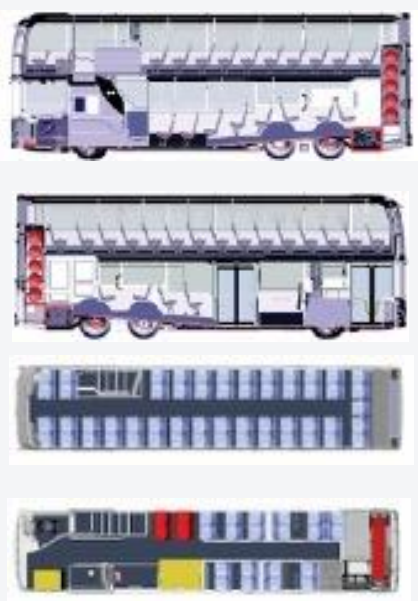

**FC120DD**

# Double-decker bus city bus

## Internal layout

## FC120DD specifications

<b>Basic Parameters</b>	<b>Model</b>	FC120DD
	<b>Fuel</b>	Hydrogen
	<b>LHD or RHD</b>	RHD
	<b>Passenger Capacity</b>	79 Seat +20 Standee +1 Driver
	<b>Dimension (L*W*H, mm)</b>	11,980*2,500*4,400
	<b>(kg)</b>	22,000
	<b>Tare (kg)</b>	16,000
	<b>Approach/Departure angle (degrees)</b>	≥7.1
	<b>Min. Turning Diameter (m)</b>	≤24
	<b>Max. Grade (% , 1 min)</b>	17
	<b>Continuous Max. Grade (% @20km/h)</b>	8
	<b>Top Speed (km/h)</b>	80
<b>Range</b>	≥300km	